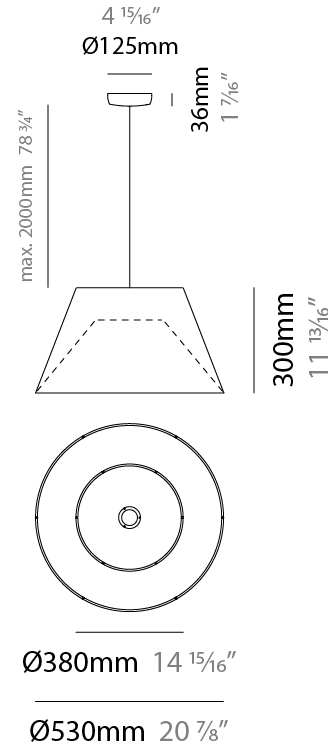

CONGA SUSPENSION

D111097-

base number   Finish Options   -   Finish Options

1. To build a product code in our configurator select the specify button on the base model # product page
2. To build a manual product code on this datasheet choose from the options listed below in blue font and add the suffix to the base model #

GENERAL

Series: Conga
Brand: Ole
Division: Design
Mounting Type: Suspension
Mounting Location: Ceiling
Subcategory: Up/Down Light

PHYSICAL

Shape: Cone
Diameter (mm): 530
Diameter (in): 20 ⁷/₈
Height (mm): 300
Height (in): 11 ¹³/₁₆
Max. Overall Height (mm): 2300
Max. Overall Height (in): 90 ⁹/₁₆
Light Distribution: Direct / Indirect
Fixture Finish: BEI / BLK / BLU / COG / DGN / GRY / MRN / MOC / MUS / OLV / SIL / STN / TER / WHI
Holder Finish: MWH / MBK
Fixture Material: Fabric Cord / Metal
Cable Details: 2000mm Cable
Upon Request: Other fabric cord colors available upon request (see downloadable finish chart)

ELECTRICAL

Number of Lamps: 1
Lamp Type: LED Retrofit
Lamp Shape: A19
Bulb Included: Bulb Not Included
Max. Wattage Per Lamp (W): 15
Lamp Base: E26
Input Voltage (V): 120
Upon Request: 277Vac / GU24

LED

OPTICAL

RATINGS AND CERTIFICATIONS

Certified By: Certified for North American Standards
IP rating: IP20

PROJECT
TYPE
SPECIFIER
QUANTITY
DATE